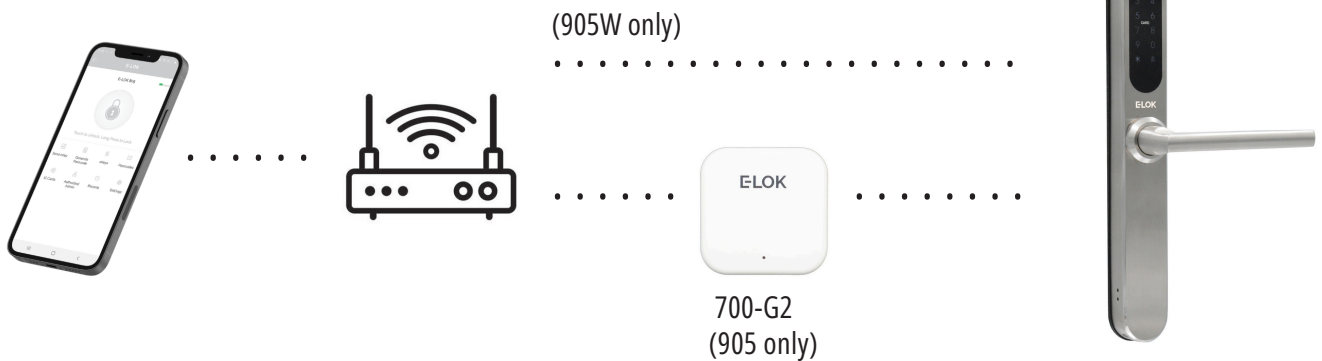

Remote Access Path:

Quick Tech Specs:

- **Batteries:** 6V (4xAA Alkaline) included
- **Compatible With:** E-LOK App and E-LOK Gateway Wi-Fi Access
- **Suitable Door Thickness:** 30mm - 70mm
- **Max Num. Pincodes:** 200 qty
- **Max Num. RFID Cards:** 200 qty
- **Operating Humidity:** 10-95% Humidity
- **Product Size (body only):** 310mm(H)*39mm(W)*23mm(D)
- **Available Backsets:** 30, 35, 40, 45, 50, 55, 60, 70mm Back Set & 28, 35mm Sliding Lock.
- **9-Series Residential Warranty:** 2 Year Mechanical & Electrical

Common Variants:

- 905-0-BLK (Lever set)
- 905W-0-SB (Integrated Wi-Fi Lever set)
- 905-60-BLK (Lockset with 60mm Backset)

Finish Options:

- Electroplate Black -BLK
- Stainless Steel -SS
- Satin Brass -SB
- Gun Metal -GM